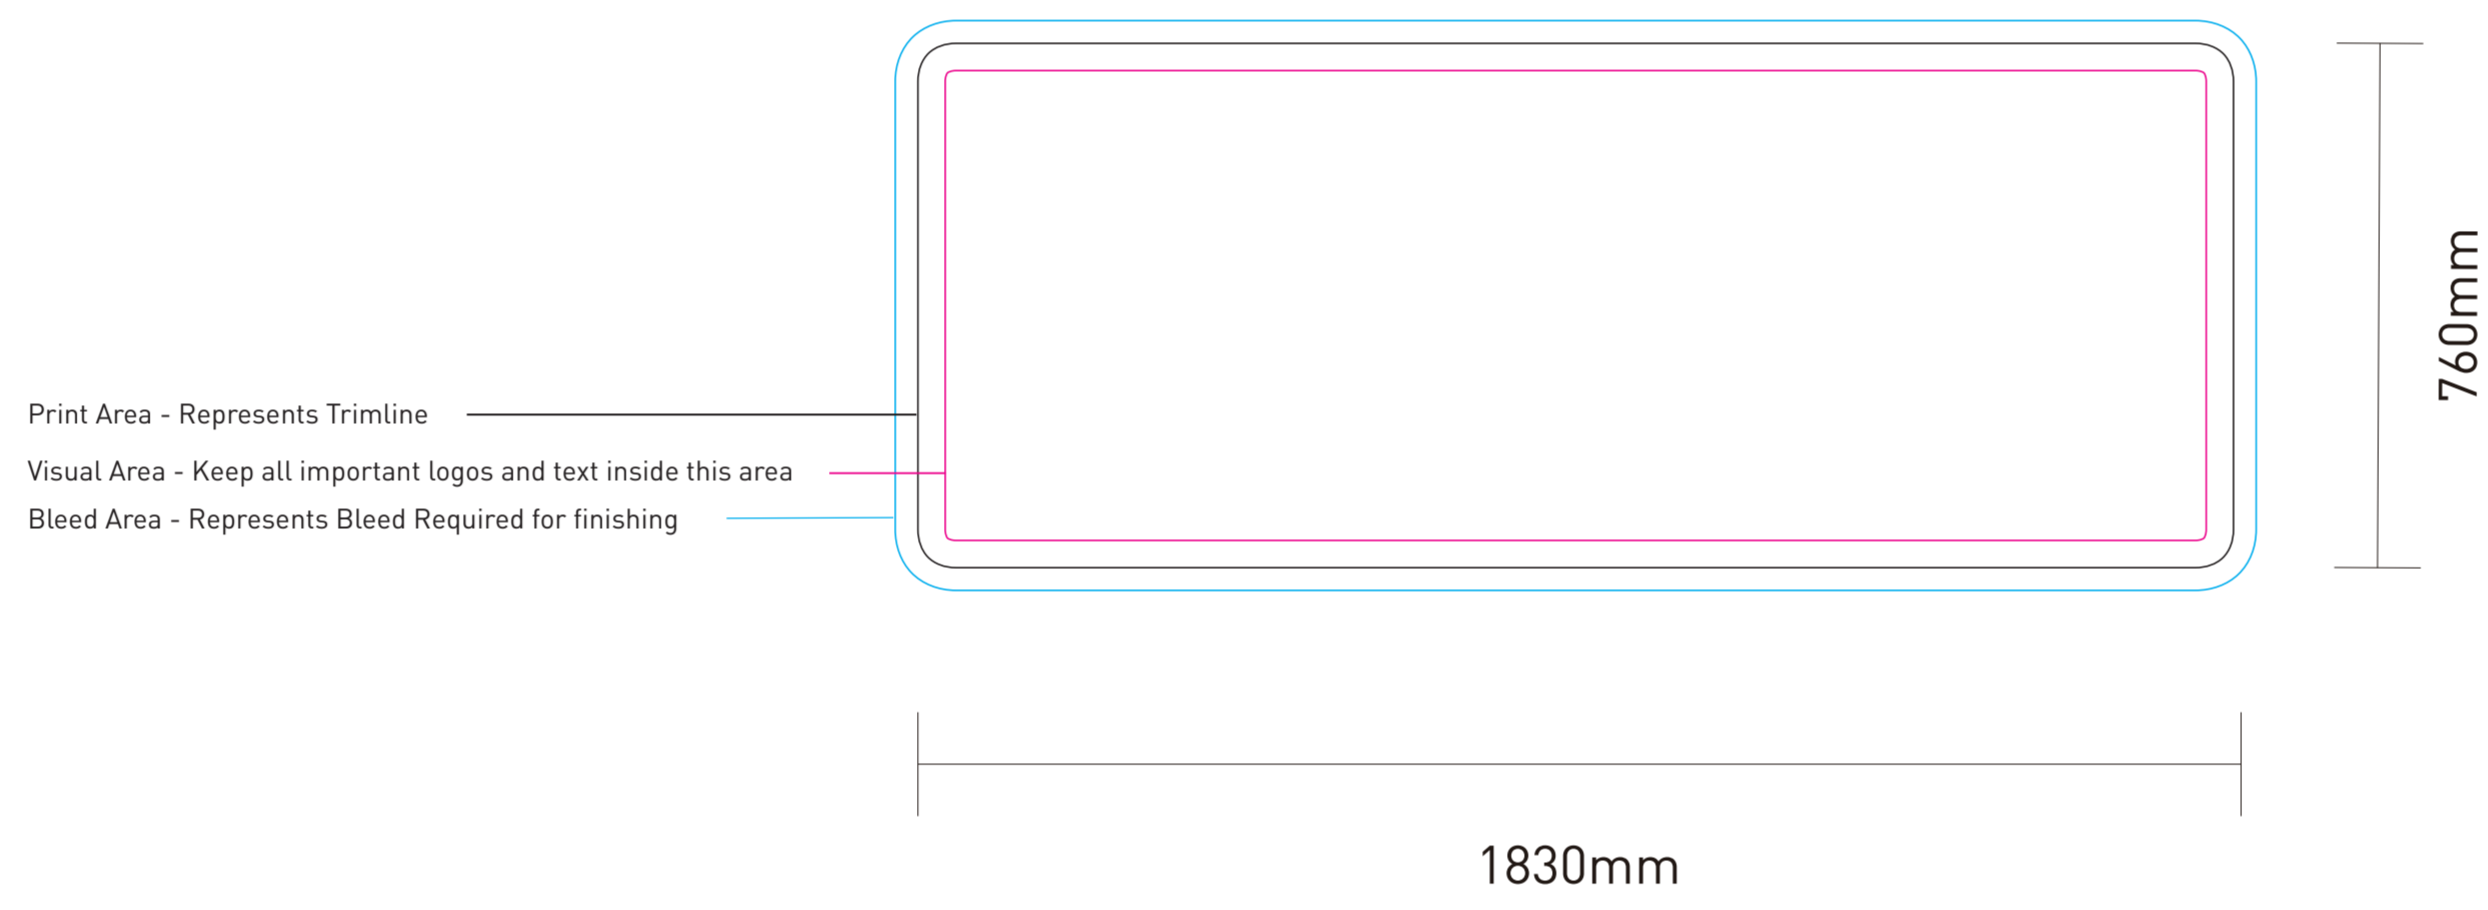

AM-CZ-D-6 (L180xW4.5xH70cm)

Stretch table cloth  
Top template  
1830mm x 760mm  
10% of Final Size

Stretch table cloth  
Sides template  
1830mm x 740mm  
10% of Final Size

Stretch table cloth  
Ends template  
760mm x 740mm  
10% of Final Size