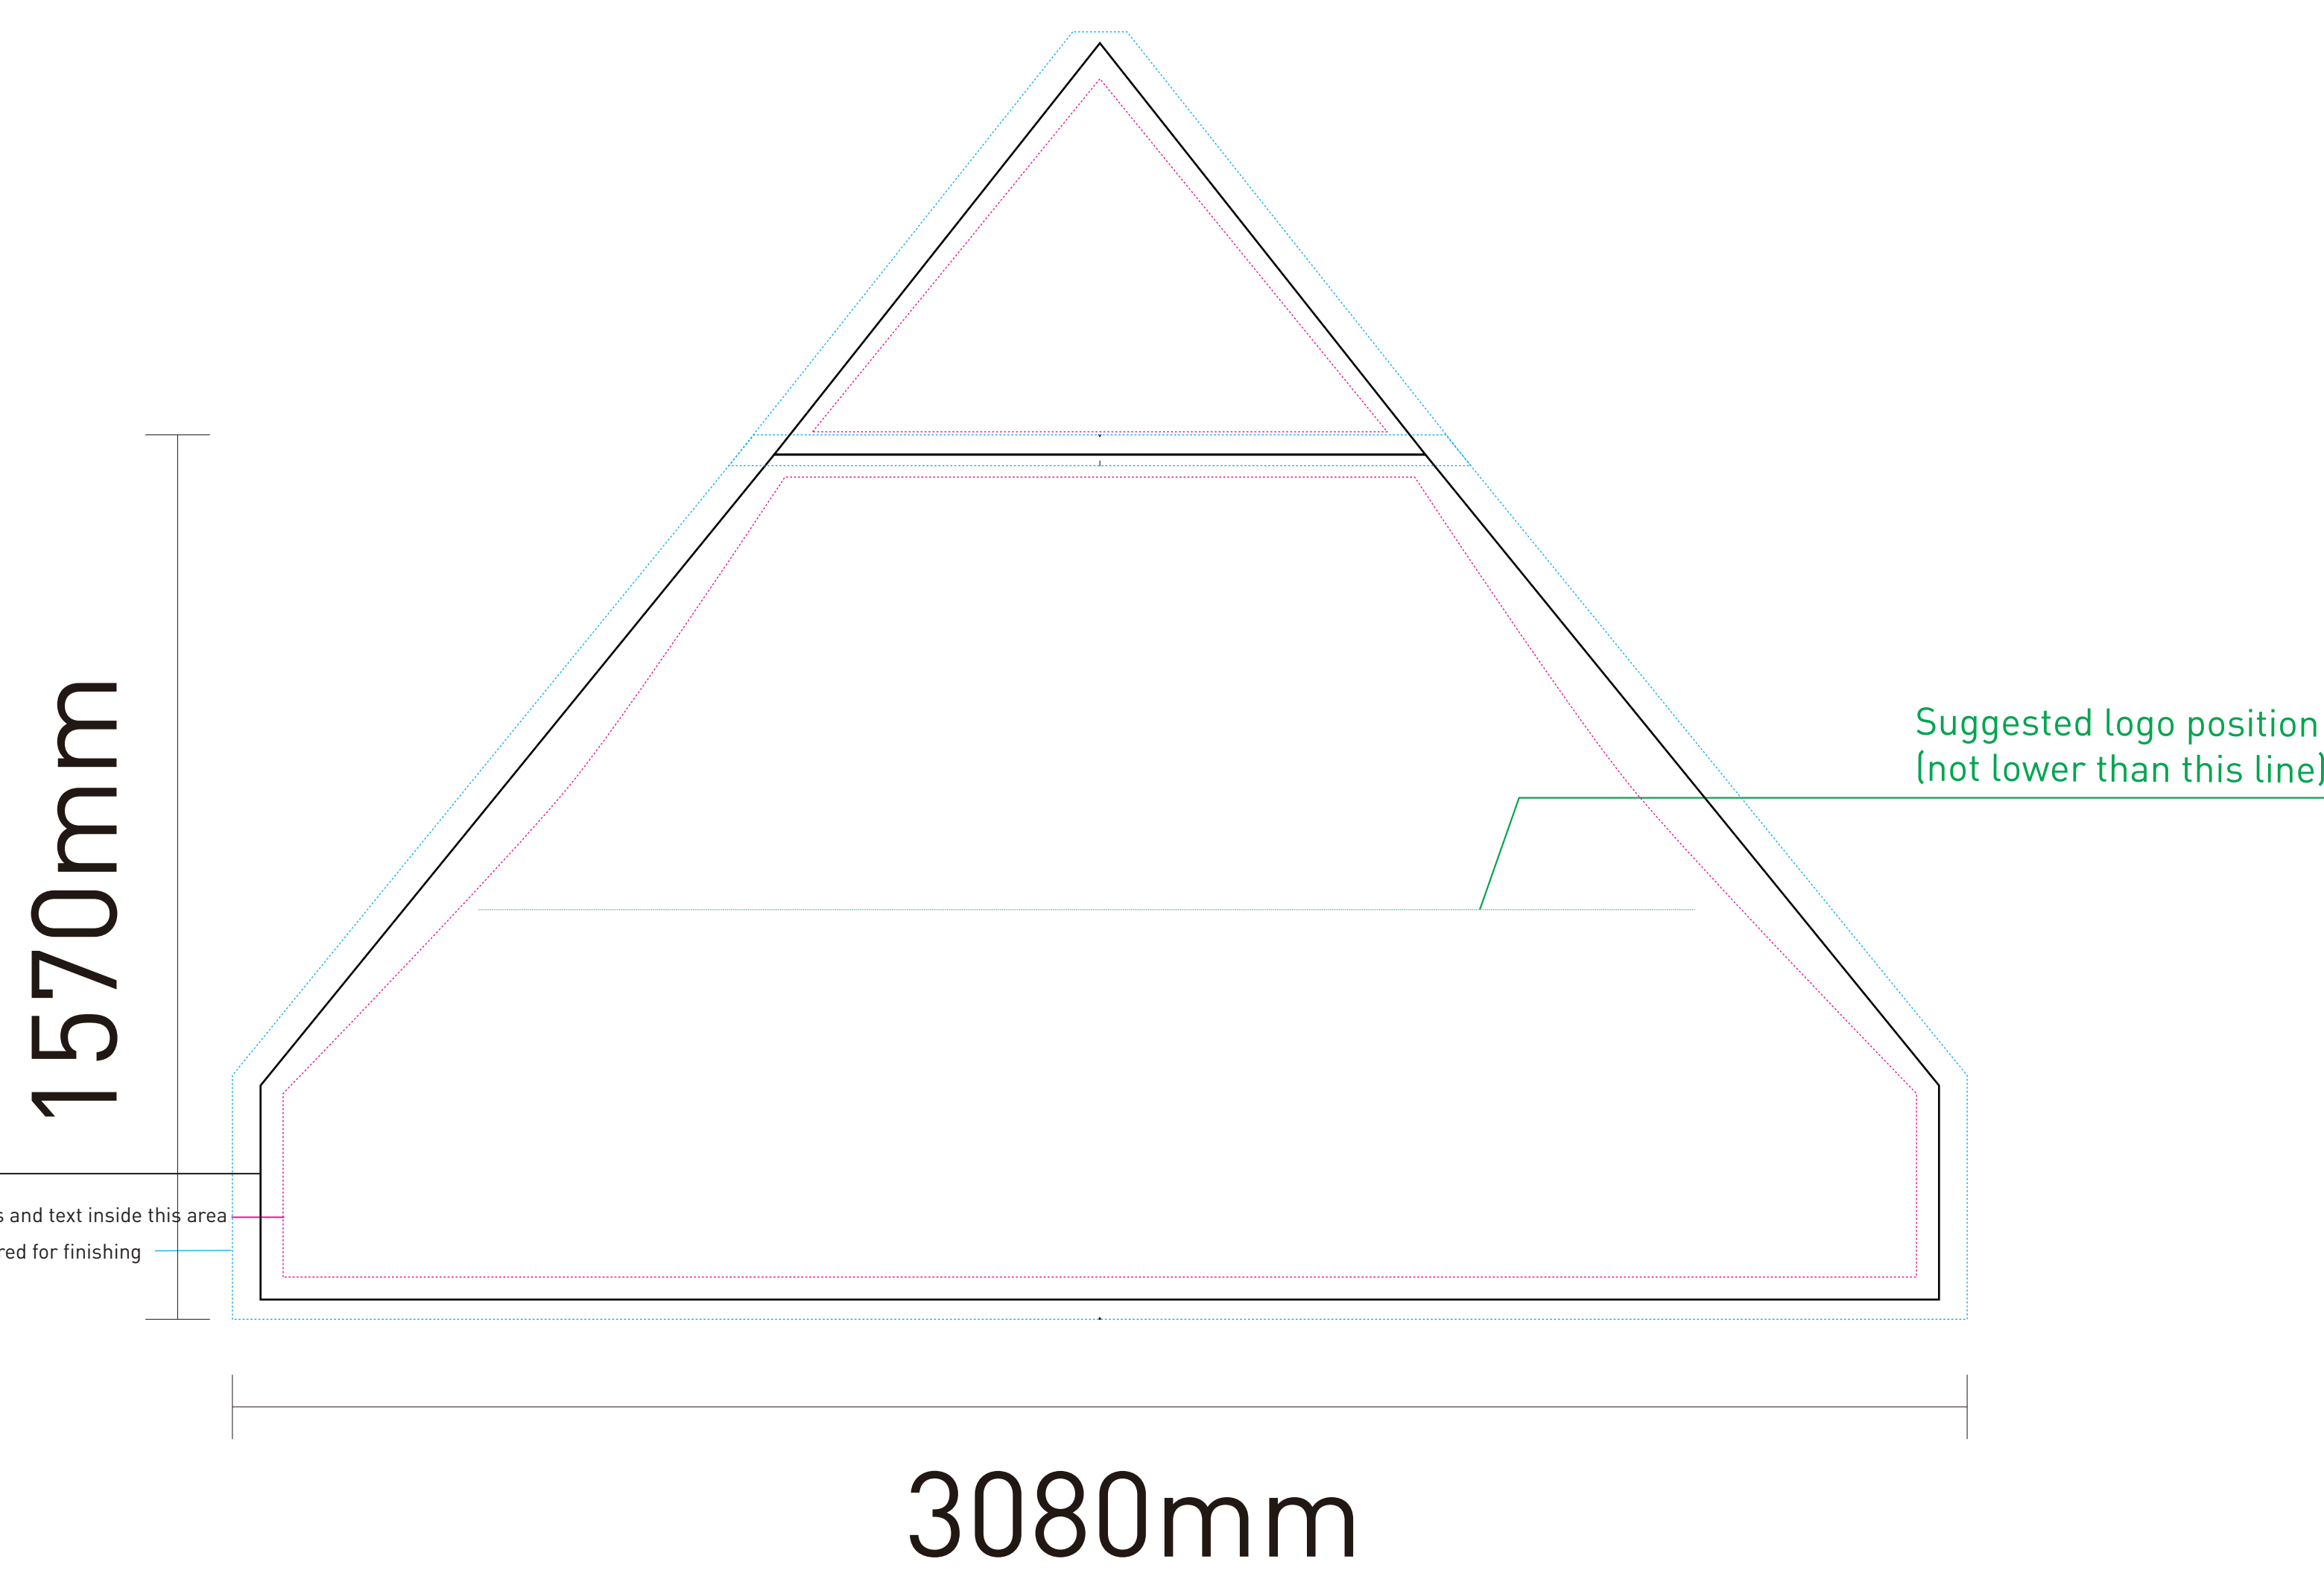

Tent Overall

Tent Top and Sides Template
6000mm x 2241mm
10% of Final Size

Tent Top, Front and Back Template
2980mm x 2380mm
10% of Final Size

Tent Wall Template 6000x2000mm
10% of Final Size