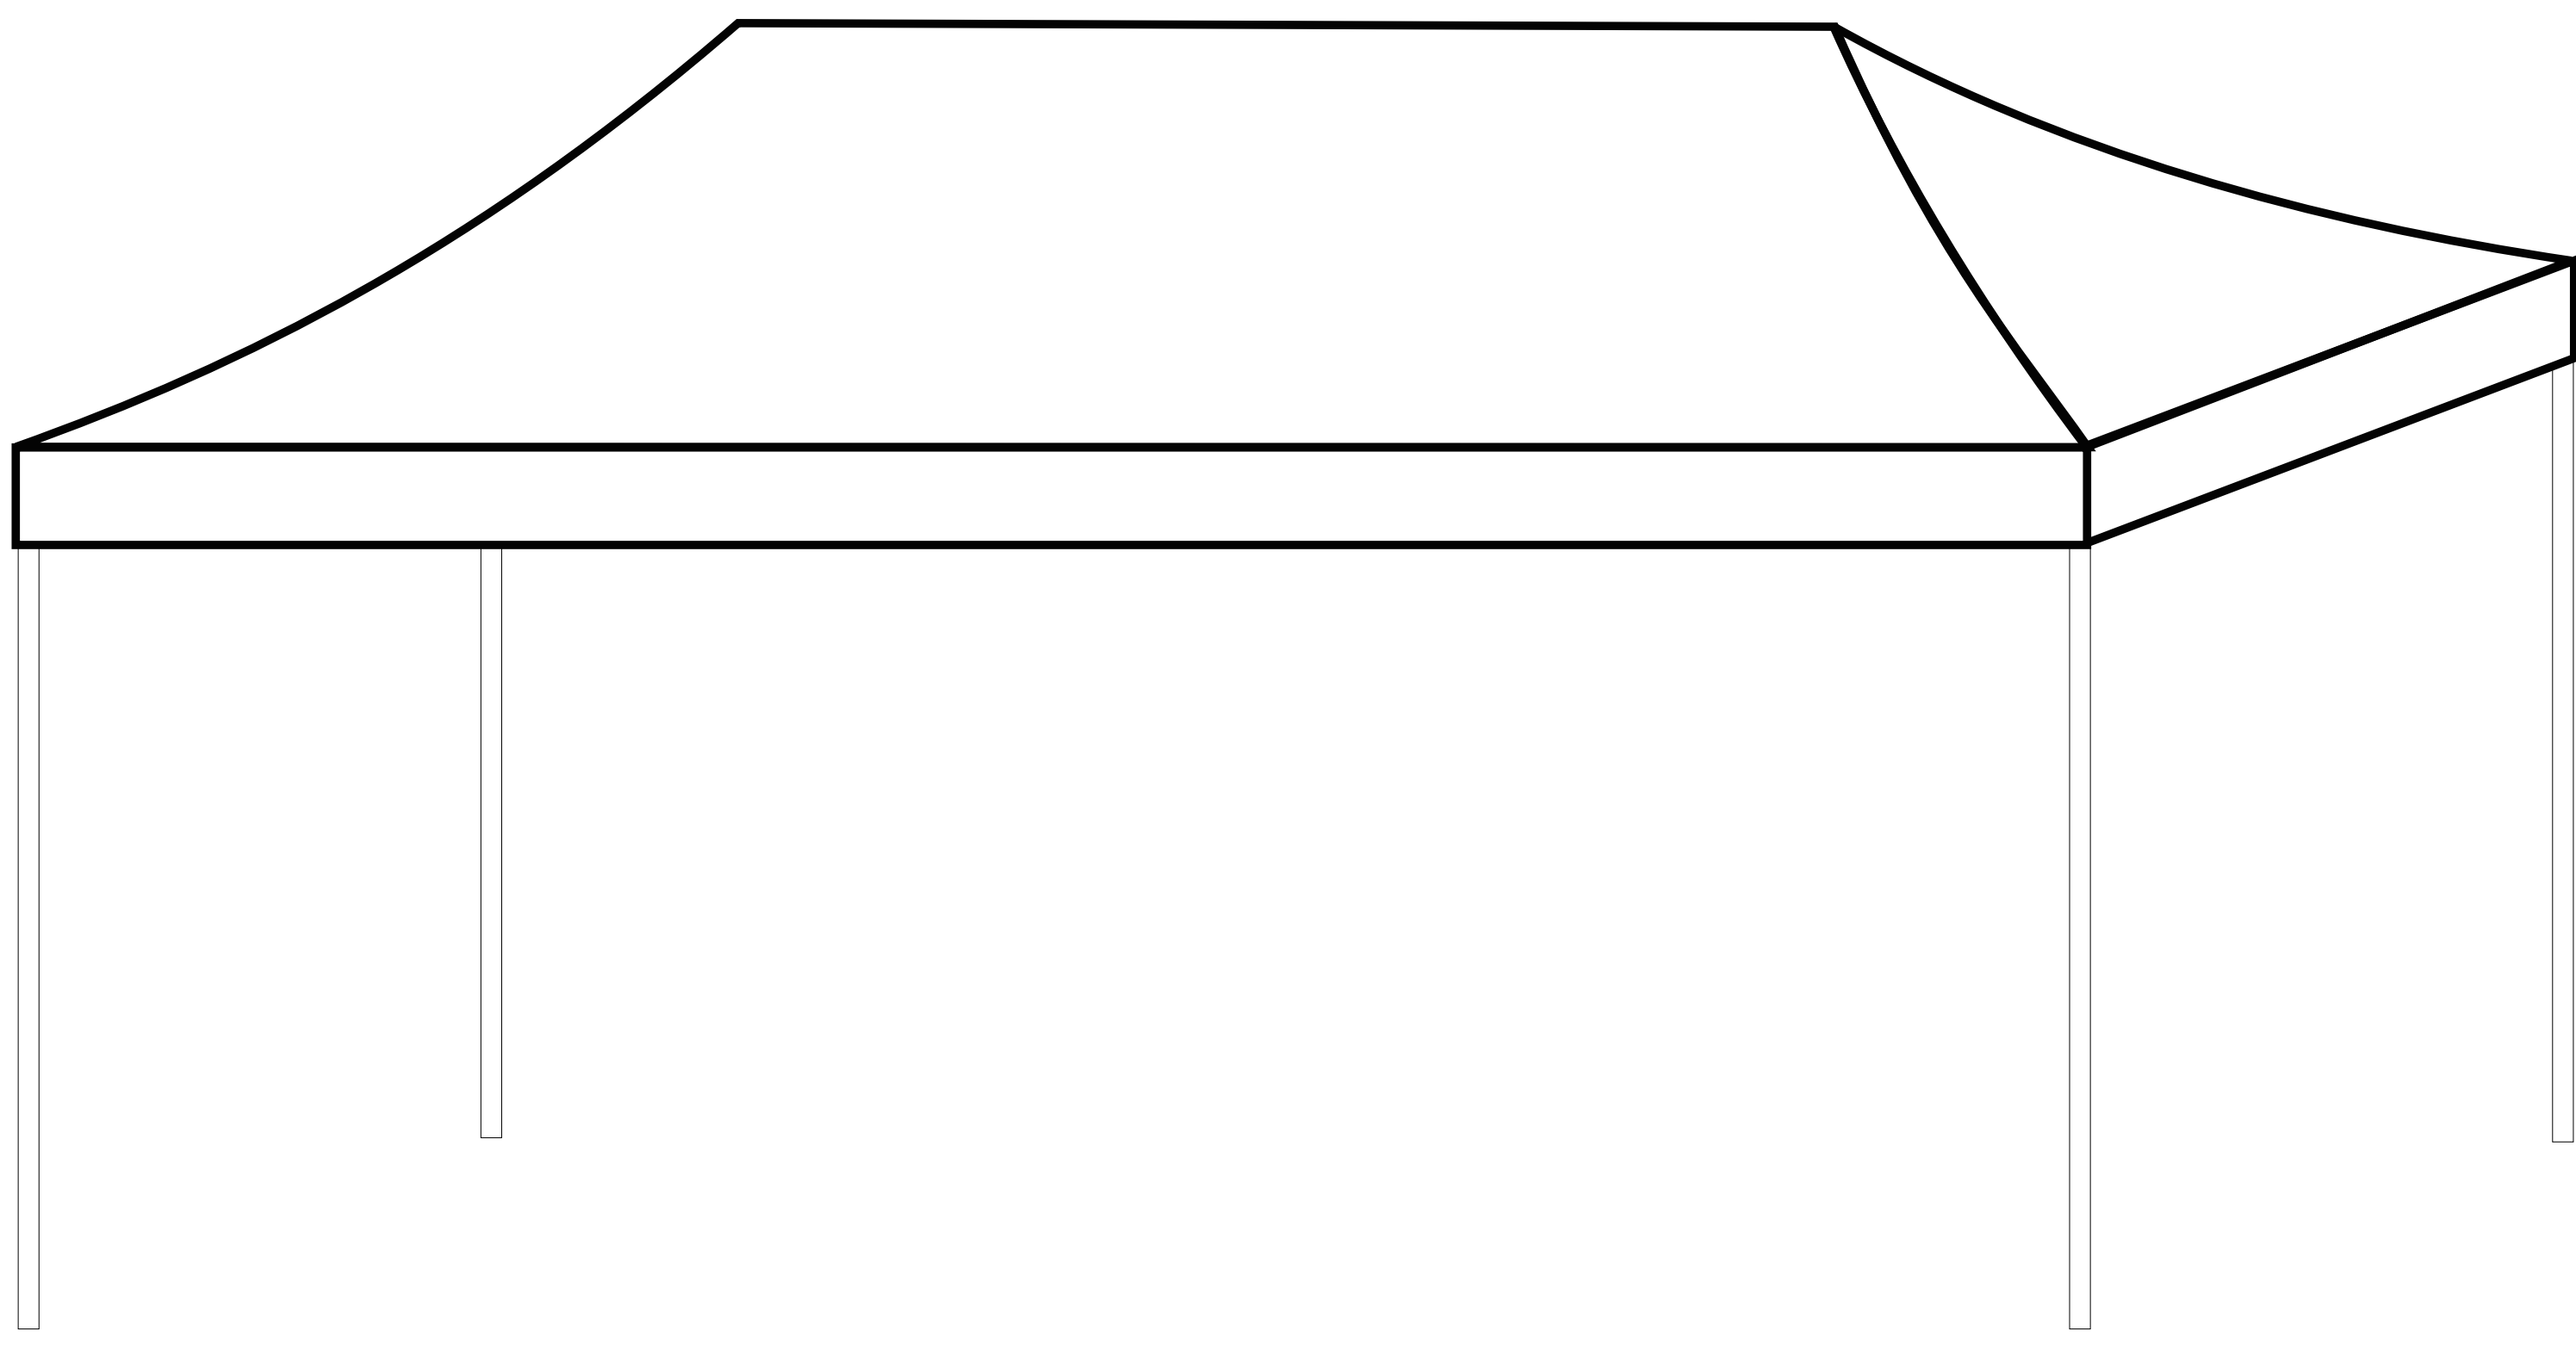

Tent Overall

Tent Top and Sides Template
6000mm x 2241mm
10% of Final Size

Tent Top, Front and Back Template
2980mm x 2380mm
10% of Final Size

Tent Wall Template 6000x2000mm
10% of Final Size